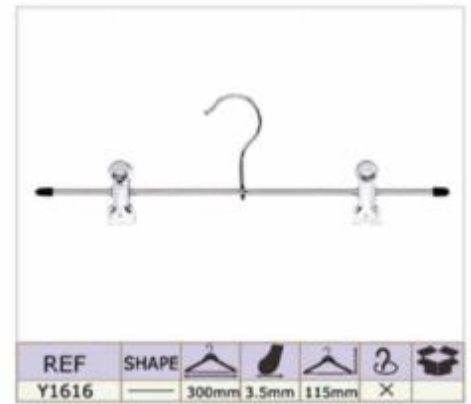

REF	SHAPE					
Y1601	—	410mm	5mm	220mm	✓	

REF	SHAPE					
Y1602	—	410mm	4mm	180mm	X	

REF	SHAPE					
Y1603	—	410mm	4mm	200mm	X	

REF	SHAPE					
Y1604	—	350mm	5mm	350mm	X	

REF	SHAPE					
Y1605	—	420mm	3mm	210mm	X	

REF	SHAPE					
Y1606	—	400mm	3.5mm	210mm	X	

Hot Sale

REF	SHAPE					
Y1607	—	400mm	3.5mm	210mm	X	

REF	SHAPE					
Y1608	—	410mm	3.5mm	205mm	X	

REF	SHAPE					
Y1609	—	350mm	3.5mm	250mm	X	

Hot Sale

Hot Sale

REF	SHAPE					
Y1610	—	380mm	4mm	210mm	X	

REF	SHAPE					
Y1611	—	305mm	4mm	220mm	X	

REF	SHAPE					
Y1612	—	310mm	3.5mm	150mm	X	

Hot Sale

Metal Hangers

Hot Sale

Hot Sale

Metal Hangers

REF	SHAPE					
Y1643	—	285mm	35mm	220mm	X	

REF	SHAPE					
Y1644	—	420mm	12mm	230mm	X	

REF	SHAPE					
Y1645	—	430mm	35mm	240mm	X	

REF	SHAPE					
Y1647	—	420mm	4mm	230mm	X	

REF	SHAPE					
Y1648	—	300mm	4mm	135mm	X	

REF	SHAPE					
Y1649	—	260mm	3mm	150mm	X	