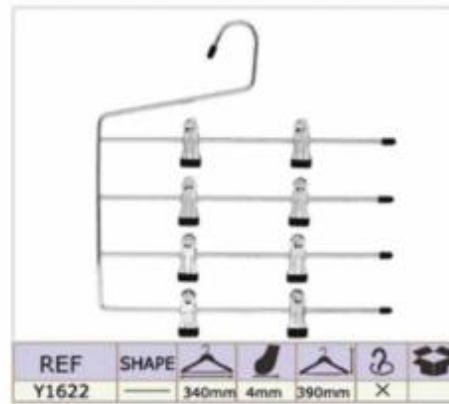

REF	SHAPE					
Y1606	—	400mm	3.5mm	210mm	X	

Hot Sale

REF	SHAPE					
Y1607	—	400mm	3.5mm	210mm	X	

REF	SHAPE					
Y1608	—	410mm	3.5mm	205mm	X	

REF	SHAPE					
Y1609	—	350mm	3.5mm	250mm	X	

Hot Sale

Hot Sale

REF	SHAPE					
Y1610	—	380mm	4mm	210mm	X	

REF	SHAPE					
Y1611	—	305mm	4mm	220mm	X	

REF	SHAPE					
Y1612	—	310mm	3.5mm	150mm	X	

Hot Sale

Metal Hangers

Hot Sale

Hot Sale

Metal Hangers

REF	SHAPE					
Y1643	—	285mm	35mm	220mm	X	